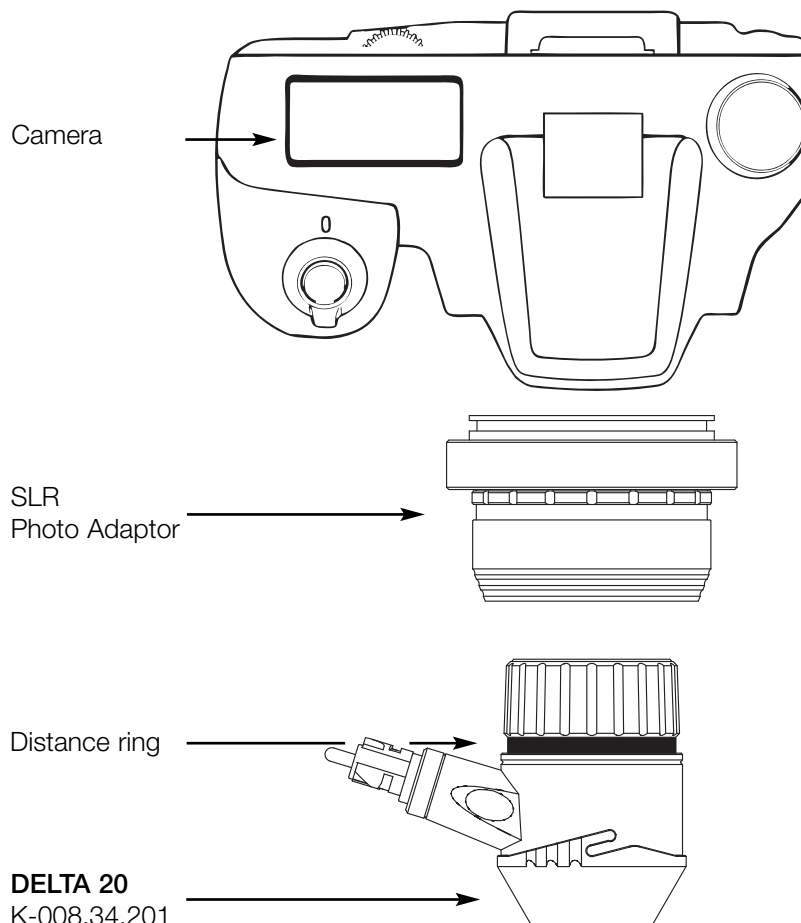

Recommended Cameras for the “DELTA 20” using HEINE SLR Photo Adaptor

Manufacturer	Type	HEINE SLR Photo Adaptor
Canon	EOS 350 D*	K-000.34.185
	EOS 400 D*	K-000.34.185
	EOS 450 D	K-000.34.185
	EOS 1000 D	K-000.34.185
Nikon	D 40	K-000.34.186
	D 40 X	K-000.34.186
	D 80	K-000.34.186
	D 90	K-000.34.186
	D 200	K-000.34.186
Olympus	E-510	K-000.34.187
	E-520	K-000.34.187

* no longer available

Camera setup for SLR-Adaptor

Nikon D80

- ISO: 400
- Program: M
- Exposure: 1/40s
- White balance: manual

Canon 400D

- ISO: 400
- Program: Tv
- Exposure: 1/40s
- White balance: manual

Olympus E510

- ISO: 400
- Program: S
- Exposure: 1/40s
- White balance: manual